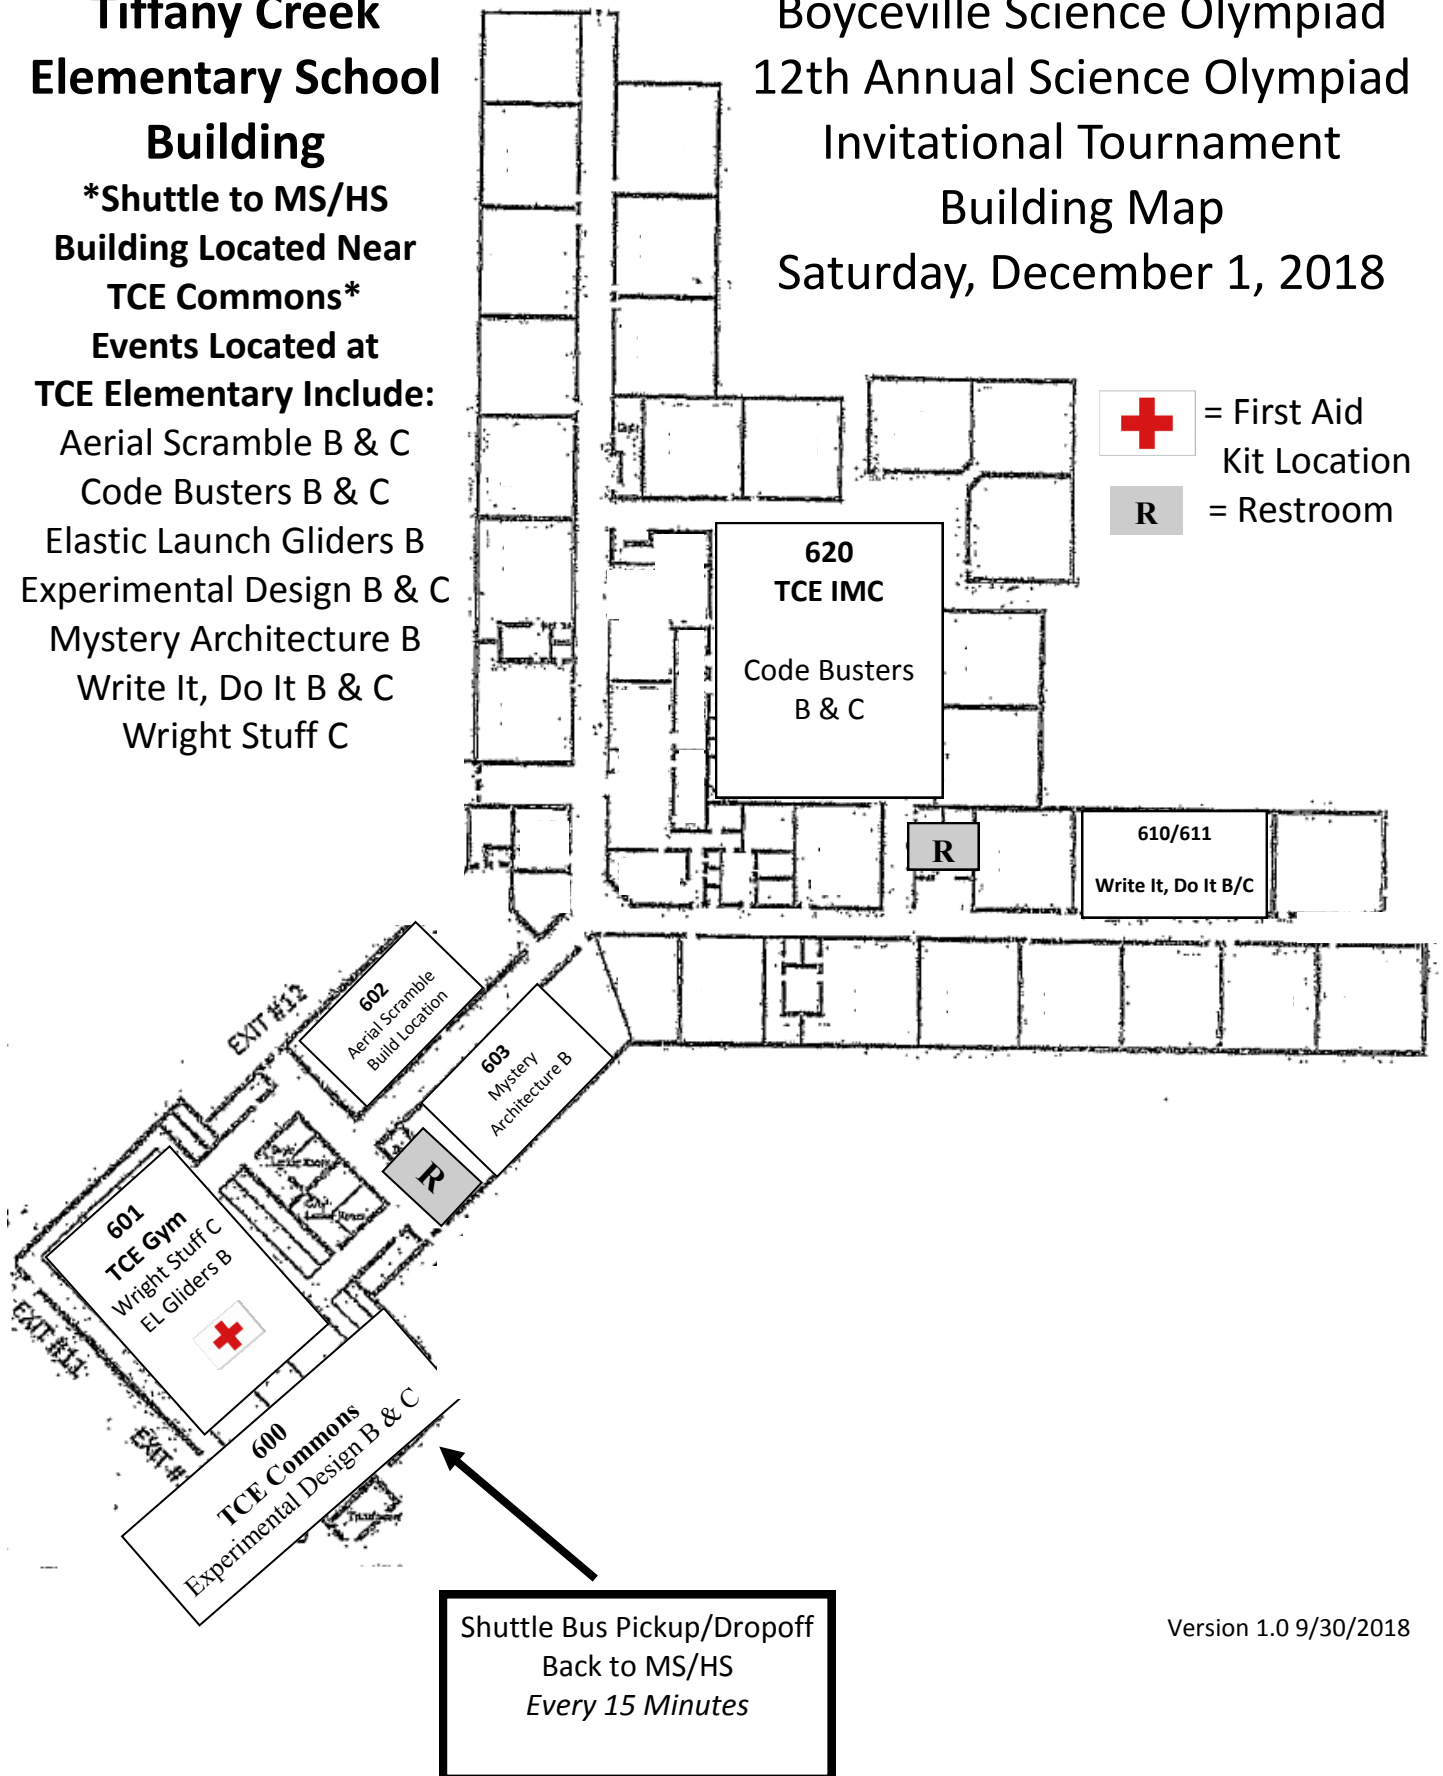

# Tiffany Creek Elementary School Building

\*Shuttle to MS/HS  
 Building Located Near  
 TCE Commons\*

- Events Located at  
 TCE Elementary Include:
- Aerial Scramble B & C
  - Code Busters B & C
  - Elastic Launch Gliders B
  - Experimental Design B & C
  - Mystery Architecture B
  - Write It, Do It B & C
  - Wright Stuff C

# Boyceville Science Olympiad 12th Annual Science Olympiad Invitational Tournament Building Map Saturday, December 1, 2018

Shuttle Bus Pickup/Dropoff  
 Back to MS/HS  
 Every 15 Minutes